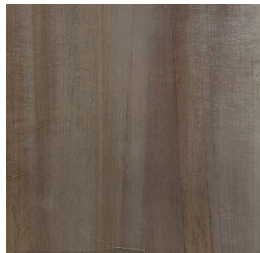

Finishes

Glass

Gold leaf