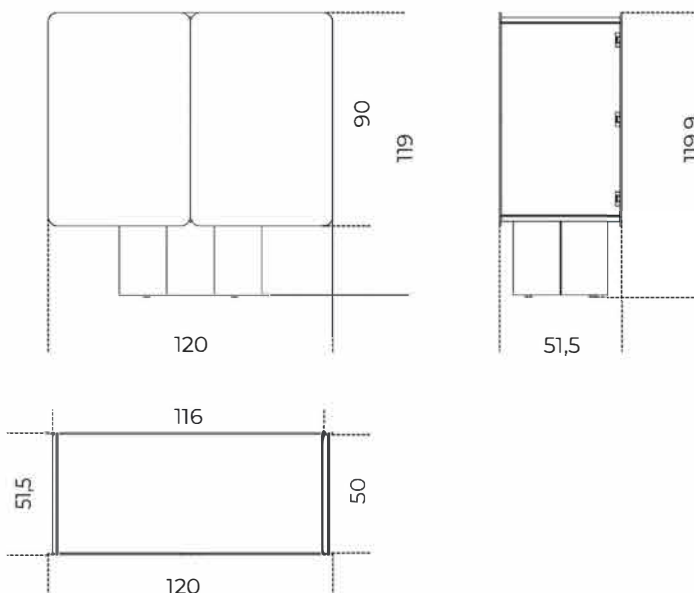

A "total color" version is also available, with doors and back panel in lacquered glass in the same colour as the structure.

Supplied as standard with two internal shelves in 8mm tempered extralight glass.  
Shaped shelves in 8mm tempered extralight glass are available upon request.

**Cm (L x P x H)**  
120 x 51.5 x 120

**Inches (L x P x H)**  
47¼ x 20½ x 47¼